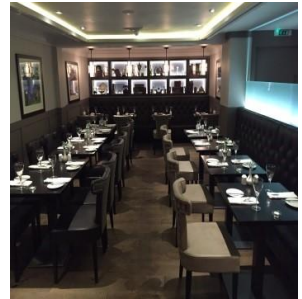

REMEMBRANCES/FUNERAL TEA INFORMATION

The Craighaar Hotel

01224 712275

www.craighaarhotel.com

Professional Discreet Service

Mourners have private use of the Donside or Library room. You will be greeted at the door by our polite and professional staff who will take your coats and show you to the Donside or Library room.